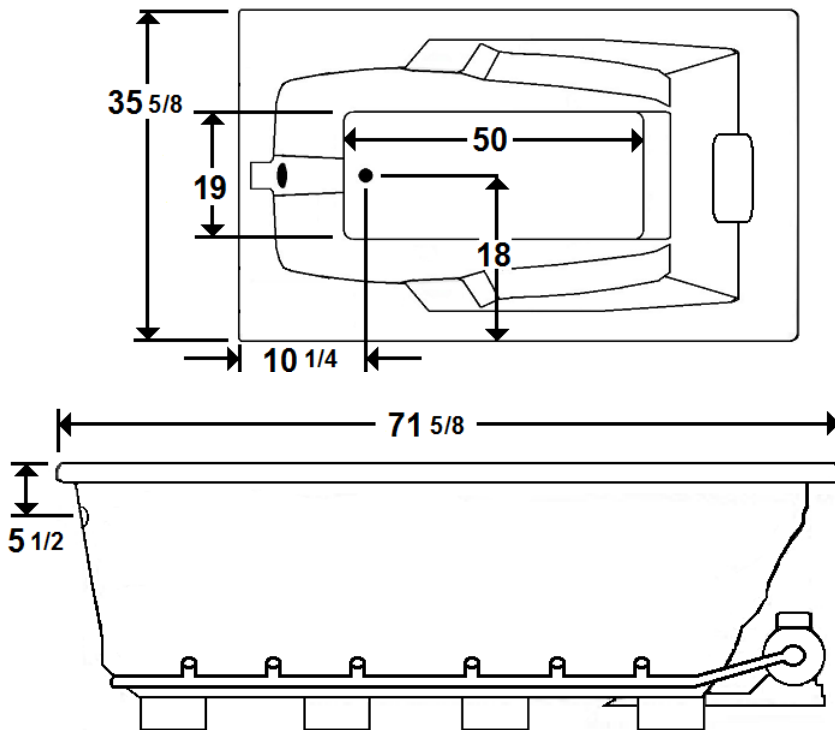

MERCER III

72" x 36" Drop-In Acrylic Air Bath

Model Number
3672MTA064
Drop-In Air Bath in White

Features

- 28 high output lateral air jets
- Color-matched jet trim
- 12 Amp variable speed blower
- Constructed of high-gloss durable acrylic
- Automatic purge cycle with timer
- Heaters available – LM305
- Mood light available – LM522
- Pre-leveled base for easy installation
- Can be installed as an undermount
- Made in the USA

All dimensions are +/- 1/2" and subject to change without notice
Confirm specifications before installation

Standard (S) Pump Location and Alternate (A-1 & A-2) Pump locations.

Technical Information

- Cut-Out Dimensions: 69 5/8" x 33 5/8"
- Weight: 145 lbs.
- Water Depth to Overflow: 15"
- Water Operating Level: NA
- Water Capacity: 71 gal.
- Sump Dimension: 50" x 19"