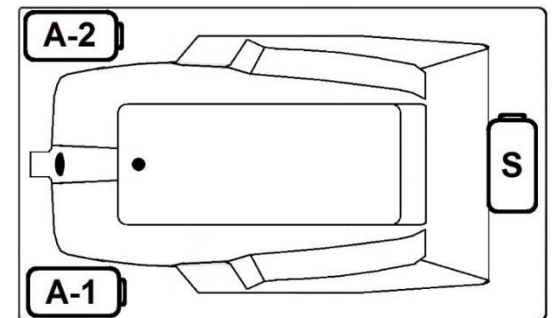

MERCER III

72" x 36" Drop-In Acrylic Air Bath

Model Number
3672MTA064
Drop-In Air Bath in White

Features

- 28 high output lateral air jets
- Color-matched jet trim
- 12 Amp variable speed blower
- Constructed of high-gloss durable acrylic
- Automatic purge cycle with timer
- Heaters available – LM305
- Mood light available – LM522
- Pre-leveled base for easy installation
- Can be installed as an undermount
- Made in the USA

All dimensions are +/- 1/2" and subject to change without notice
Confirm specifications before installation

Standard (S) Pump Location and Alternate (A-1 & A-2) Pump locations.

Technical Information

- Cut-Out Dimensions: 69 5/8" x 33 5/8"
- Weight: 145 lbs.
- Water Depth to Overflow: 15"
- Water Operating Level: NA
- Water Capacity: 71 gal.
- Sump Dimension: 50" x 19"