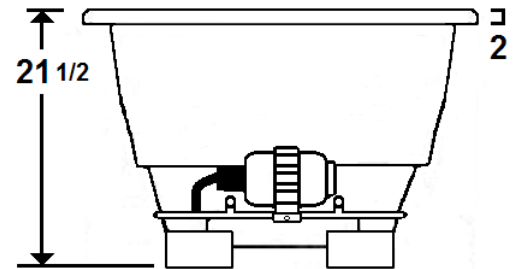

MERCER III

72" x 36" Drop-In Acrylic Air Bath

Model Number
3672MTA064
Drop-In Air Bath in White

Features

- 28 high output lateral air jets
- Color-matched jet trim
- 12 Amp variable speed blower
- Constructed of high-gloss durable acrylic
- Automatic purge cycle with timer
- Heaters available – LM305
- Mood light available – LM522
- Pre-leveled base for easy installation
- Can be installed as an undermount
- Made in the USA

All dimensions are +/- 1/2" and subject to change without notice
Confirm specifications before installation

Standard (S) Pump Location and Alternate (A-1 & A-2) Pump locations.

Technical Information

- Cut-Out Dimensions: 69 5/8" x 33 5/8"
- Weight: 145 lbs.
- Water Depth to Overflow: 15"
- Water Operating Level: NA
- Water Capacity: 71 gal.
- Sump Dimension: 50" x 19"